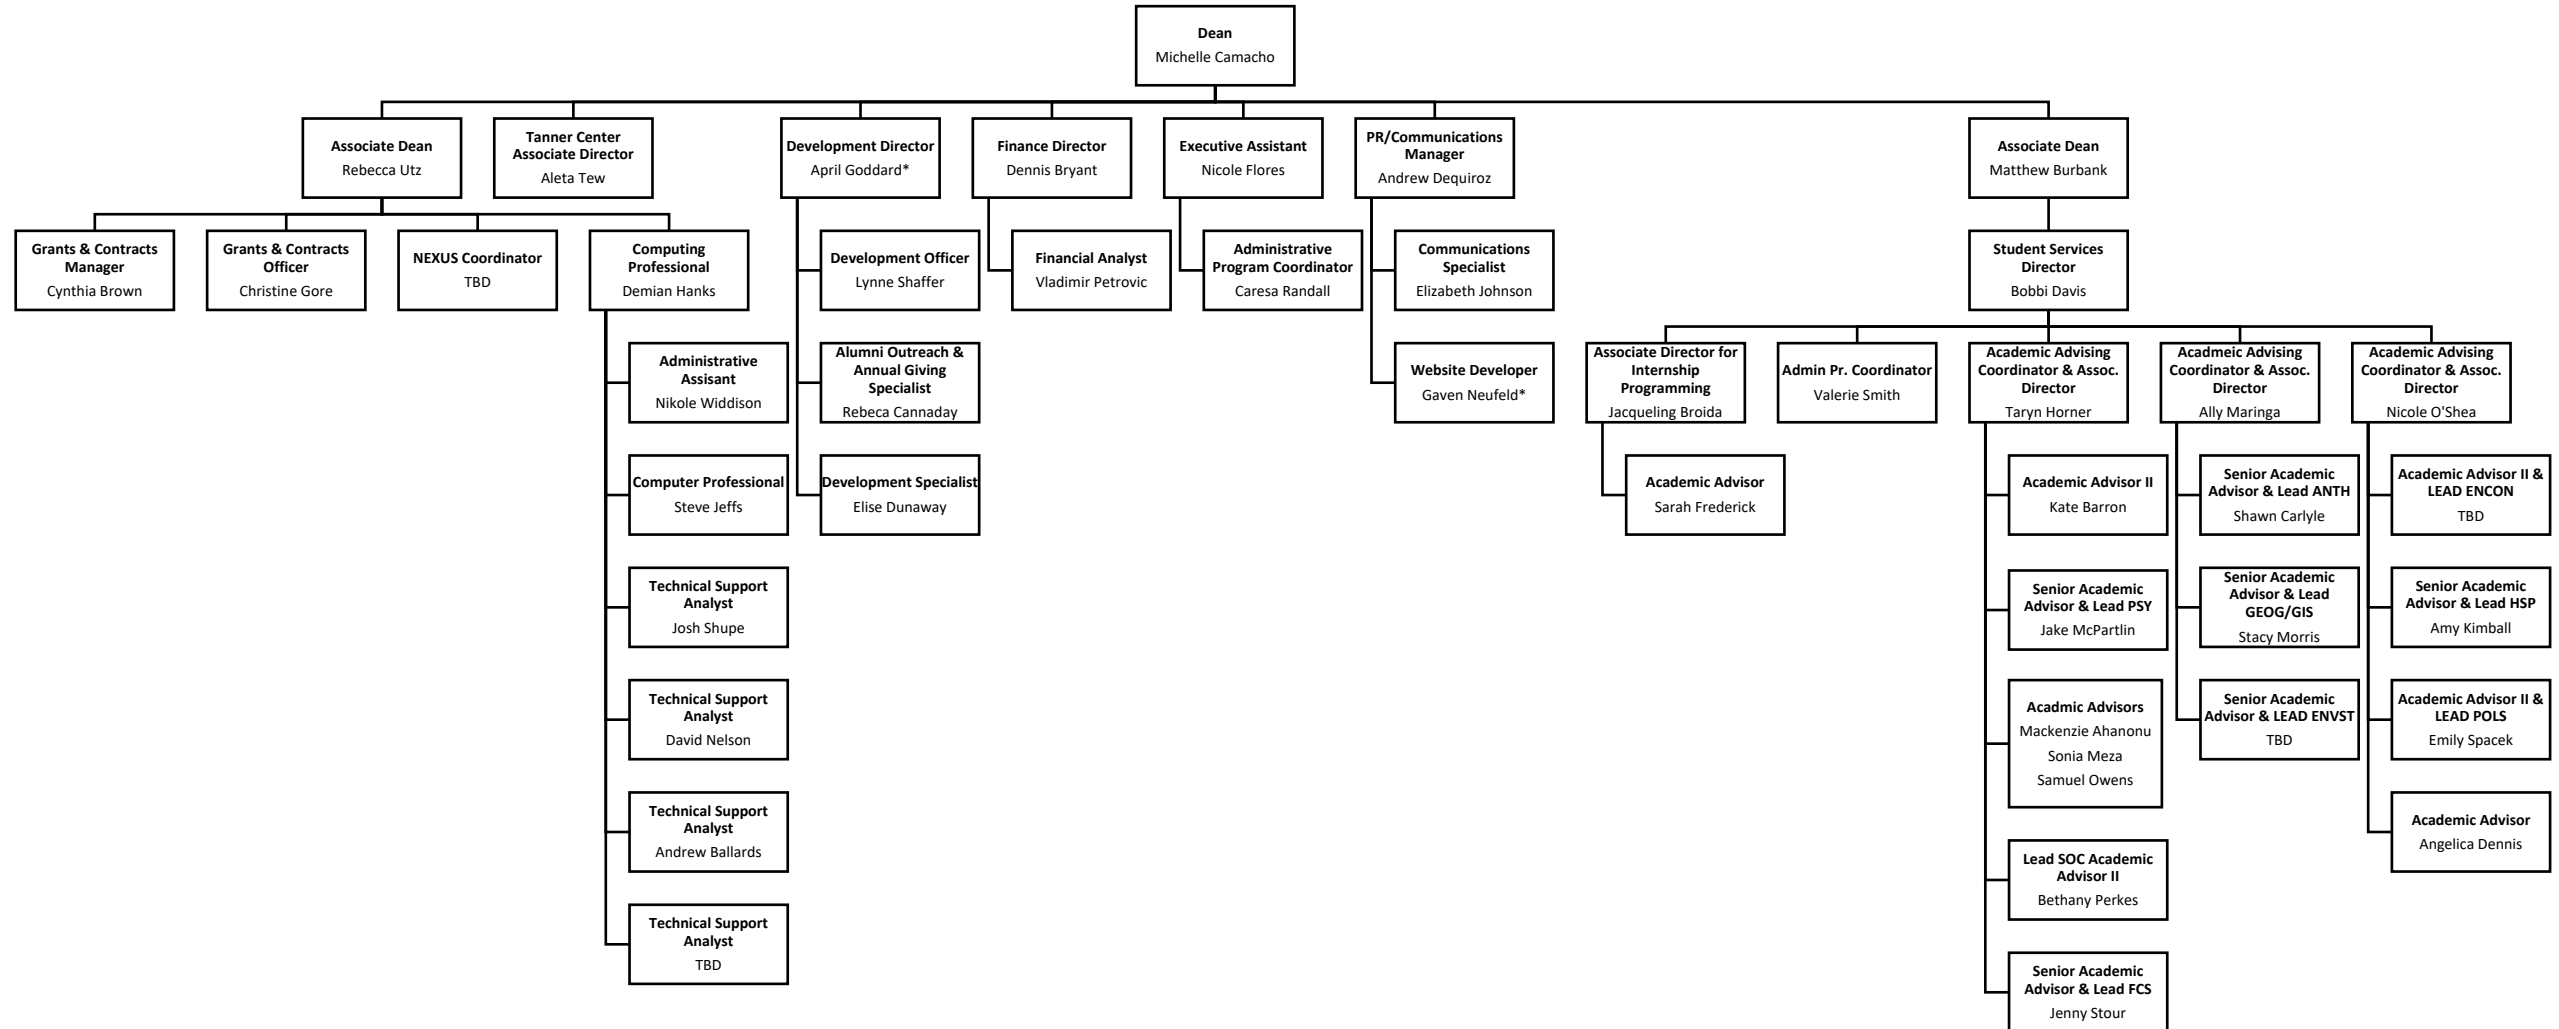

College of Social and Behavioral Science

Dean's Office 2022 Organizational Chart

*Denotes dual reporting

April Goddard: University Advancement
Gaven Neufeld: Department of Psychology