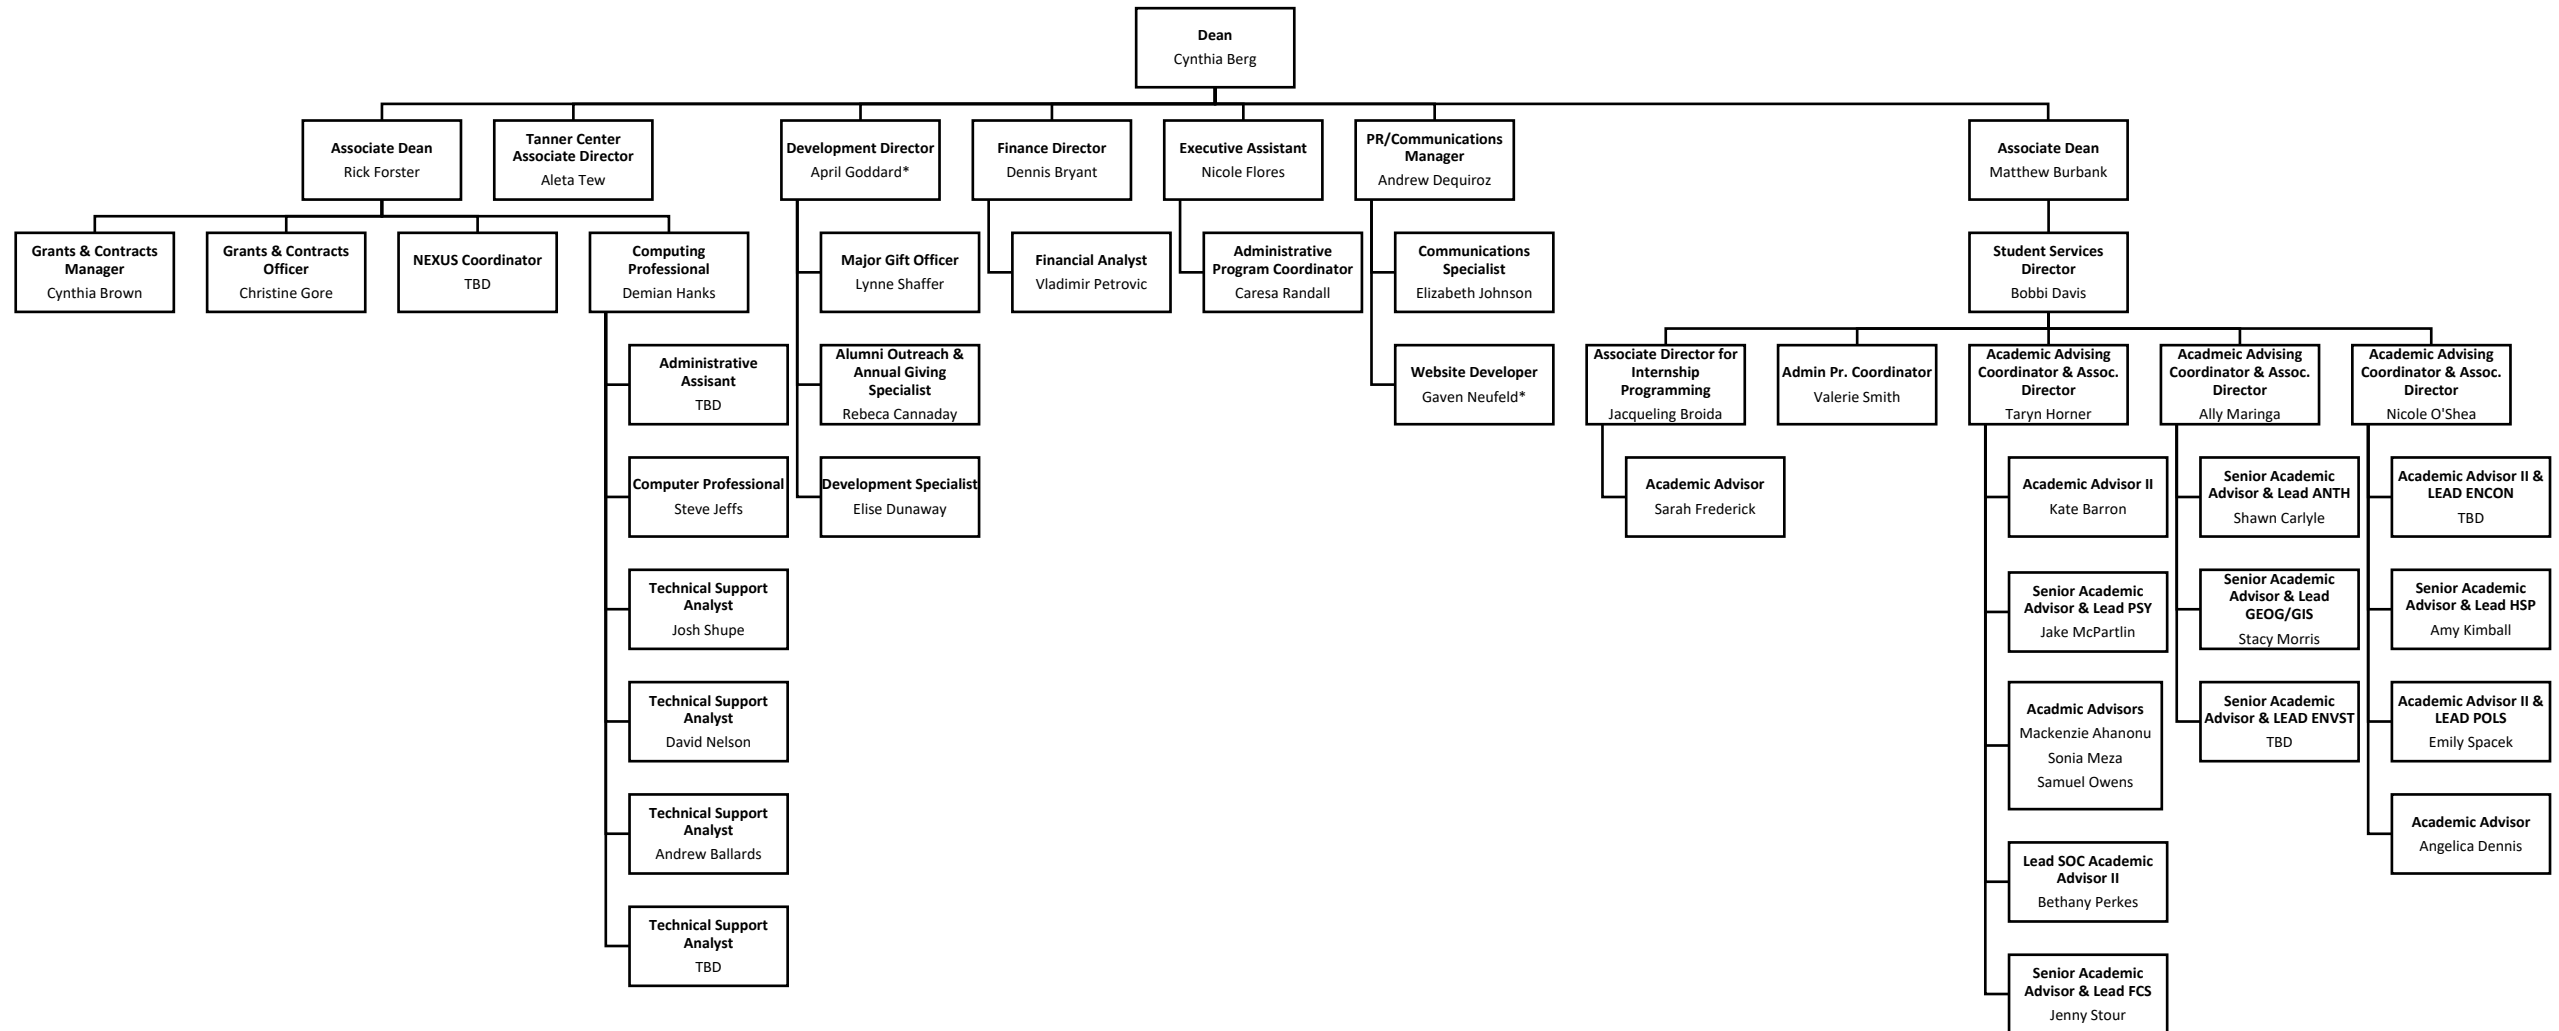

College of Social and Behavioral Science

Dean's Office 2022 Organizational Chart

*Denotes dual reporting

April Goddard: University Advancement
Gaven Neufeld: Department of Psychology